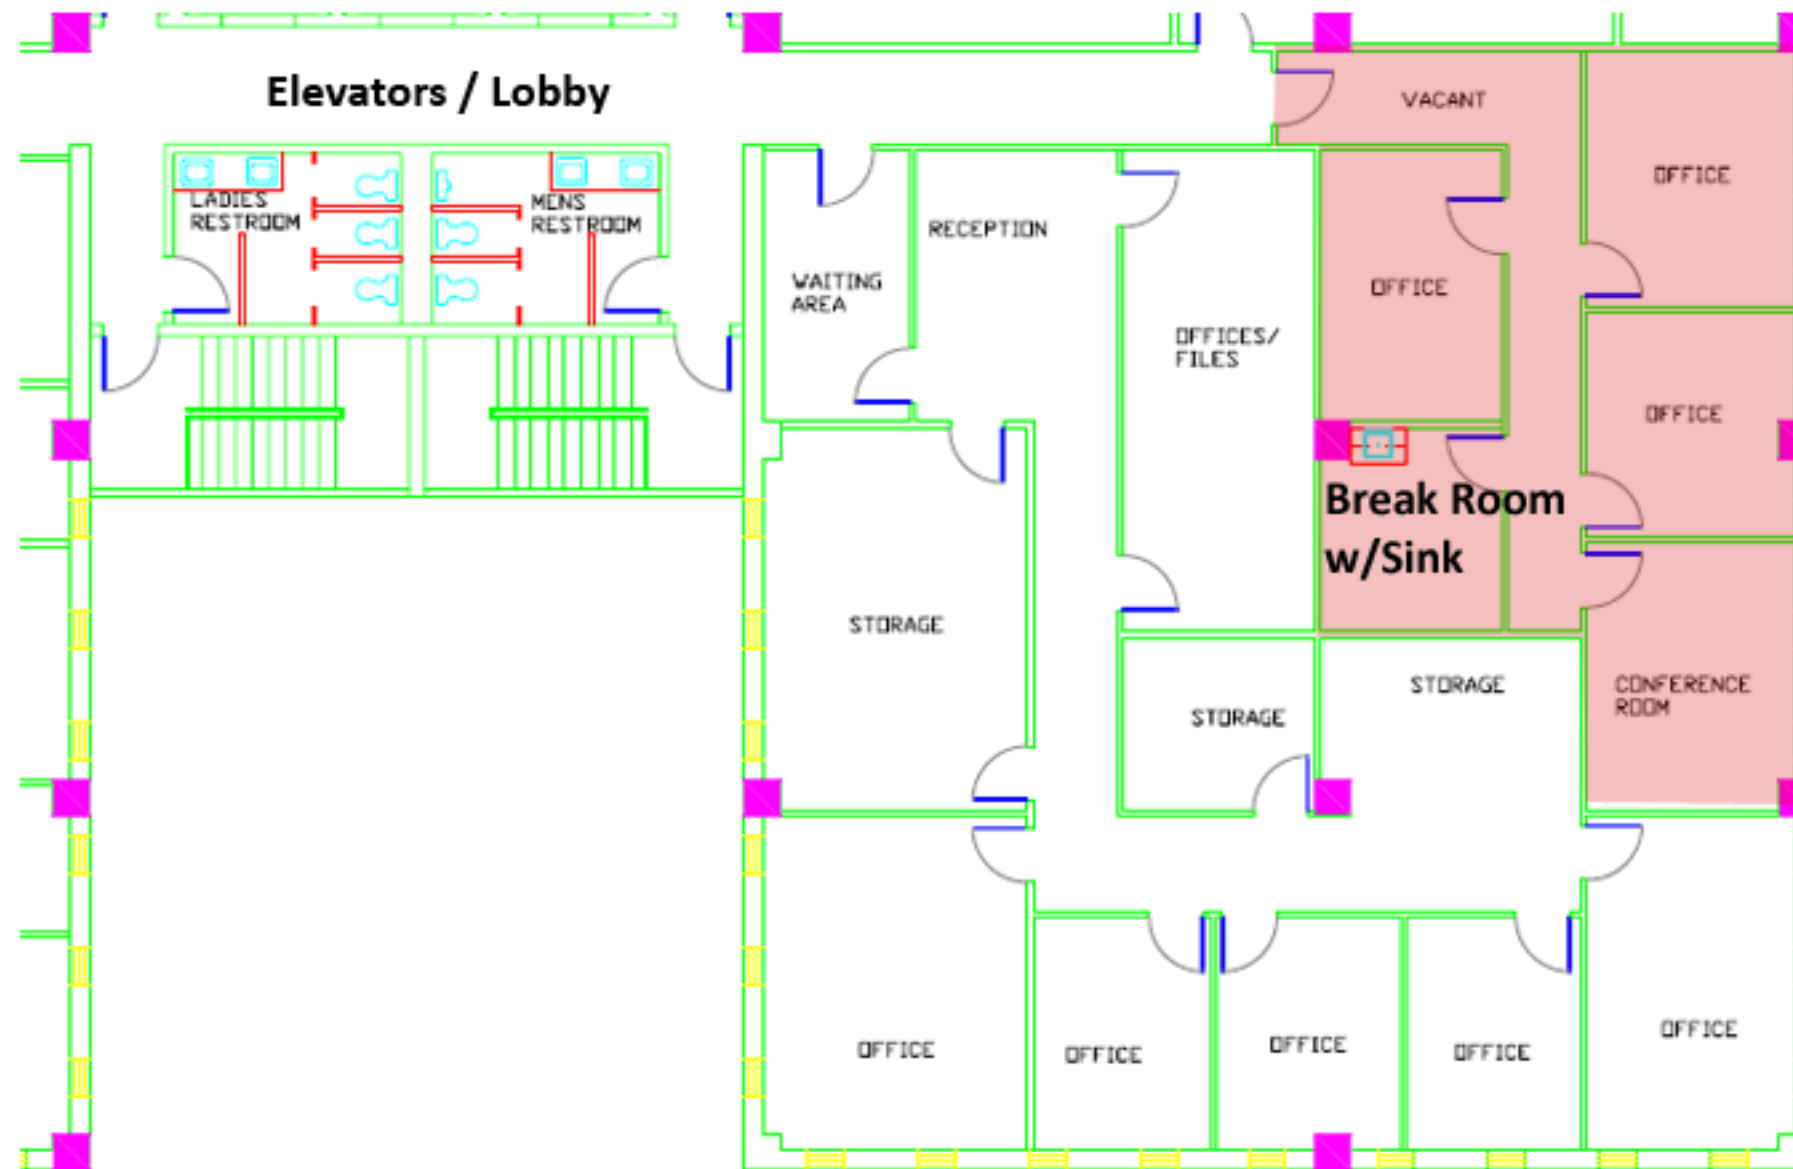

Suite 907

1,023 sq. ft.

Regions Bank Building
3525 N Causeway Blvd.
Metairie, LA 70002

Suite 907
1,023 sq.ft.

KAILAS
COMPANIES
REAL ESTATE DEVELOPMENT & MANAGEMENT

3525 N Causeway Blvd • Suite 1040
Metairie, LA 70002
(504) 828 - 9700