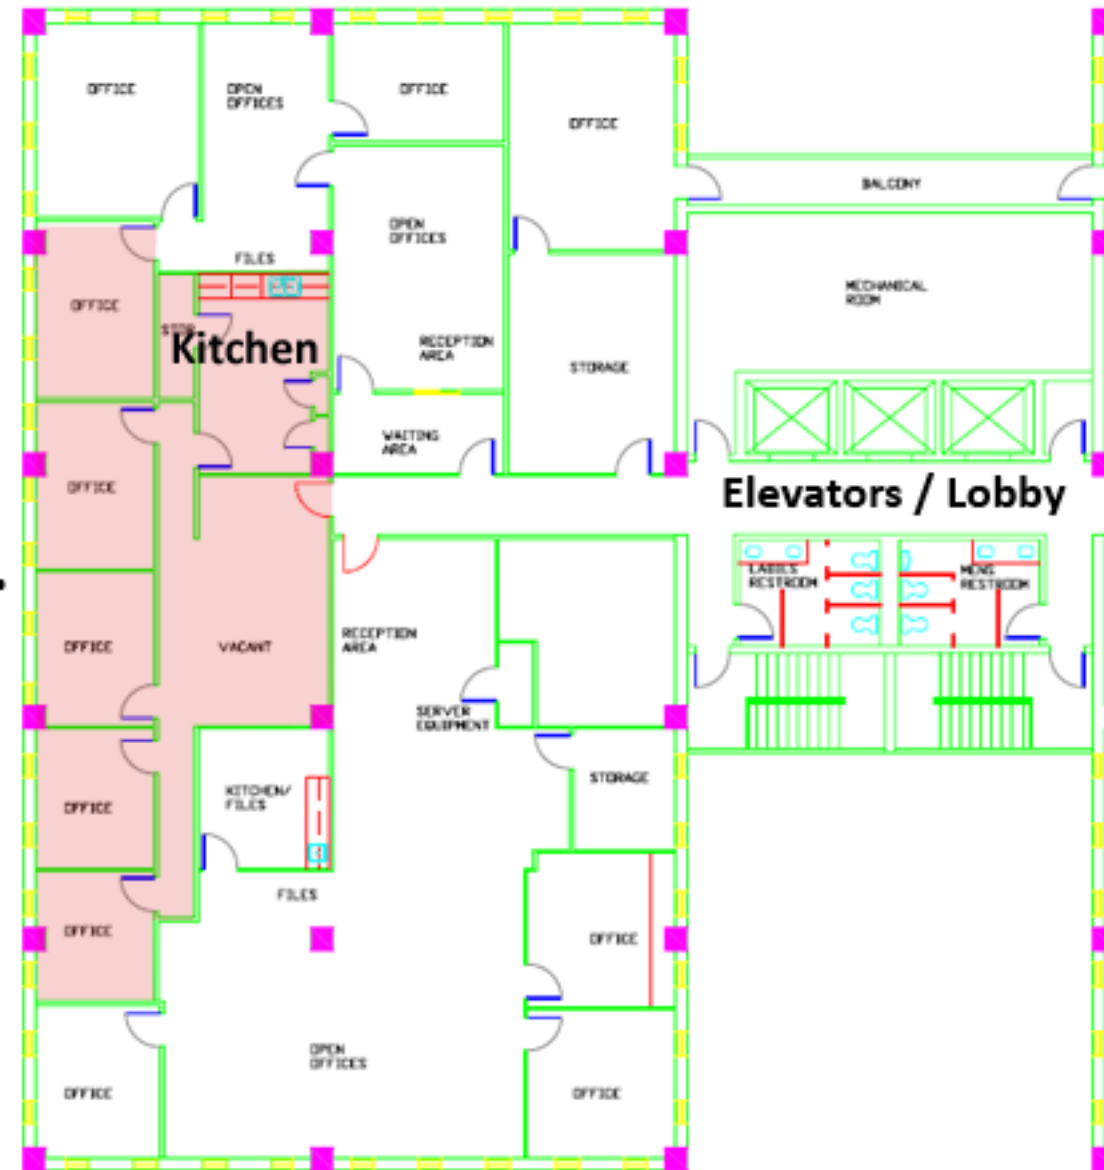

Suite 804
1,401 sq. ft.

Regions Bank Building
3525 N Causeway Blvd.
Metairie, LA 70002

Suite 804
1,401 sq.ft.

KAILAS
COMPANIES
REAL ESTATE DEVELOPMENT & MANAGEMENT

3525 N Causeway Blvd • Suite 1040
Metairie, LA 70002
(504) 828 - 9700